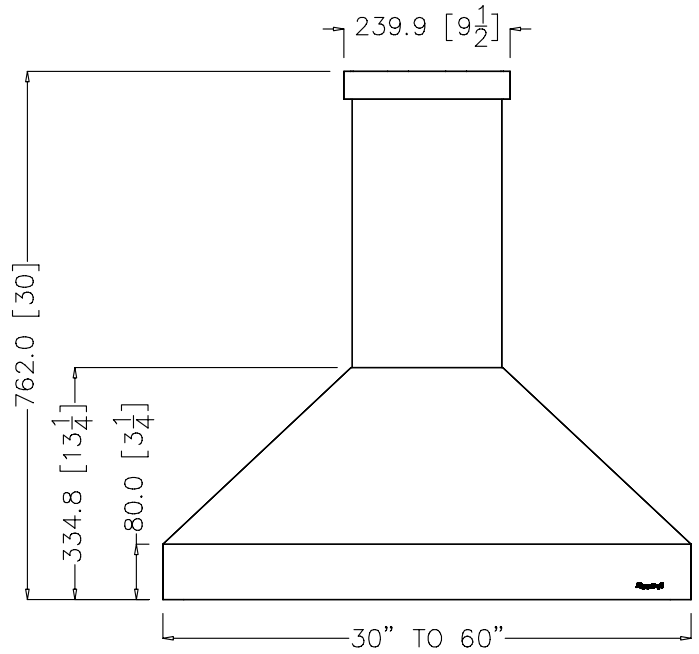

RangeCraft

RANGE HOODS MADE TO ORDER
PHONE 1 (201) 791 0440 FAX 1 (201) 791 4494

Please confirm all measurements and finishing information.

Comments:

Signature:

Date: / /

CM HI-RISER

ISO VIEW

FRONT VIEW

SIDE VIEW

TOP VIEW