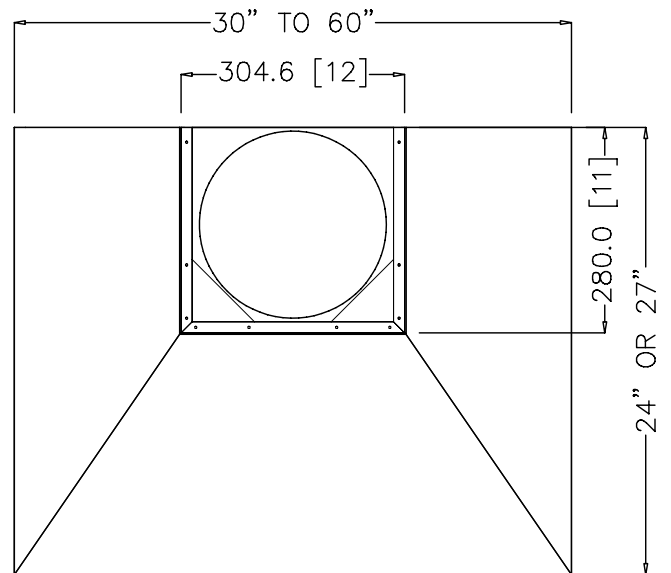

## WM HI-RISER

ISO VIEW

FRONT VIEW

SIDE VIEW

TOP VIEW