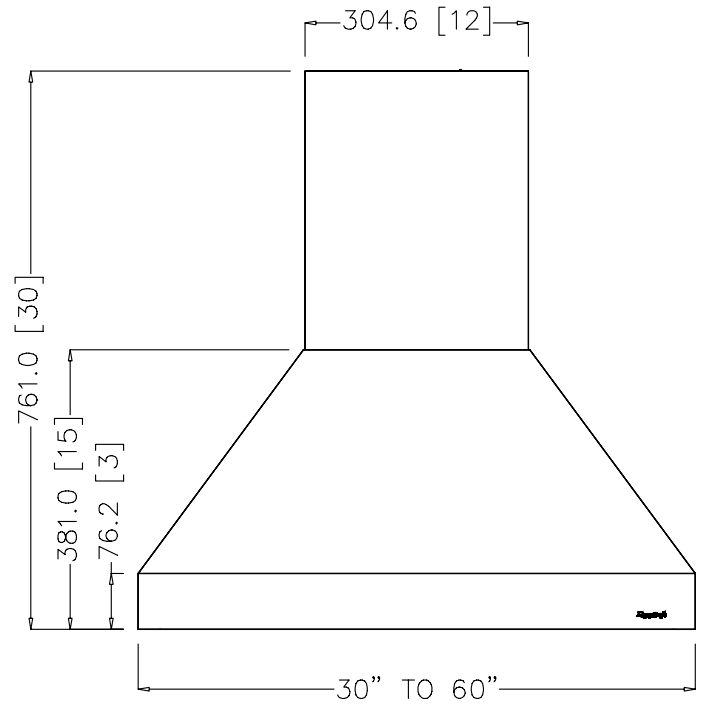

## WM HI-RISER

ISO VIEW

FRONT VIEW

SIDE VIEW

TOP VIEW