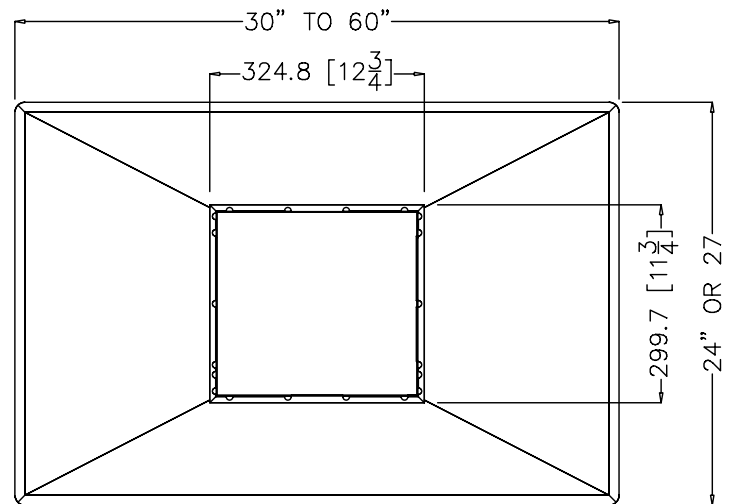

CM HI-RISER DUCT FREE

ISO VIEW

FRONT VIEW

SIDE VIEW

TOP VIEW