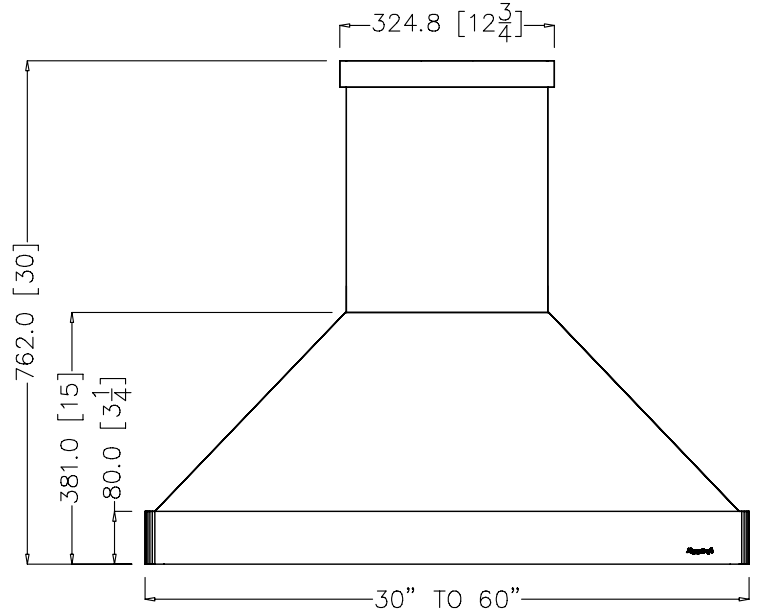

CM HI-RISER DUCT FREE

ISO VIEW

FRONT VIEW

SIDE VIEW

TOP VIEW