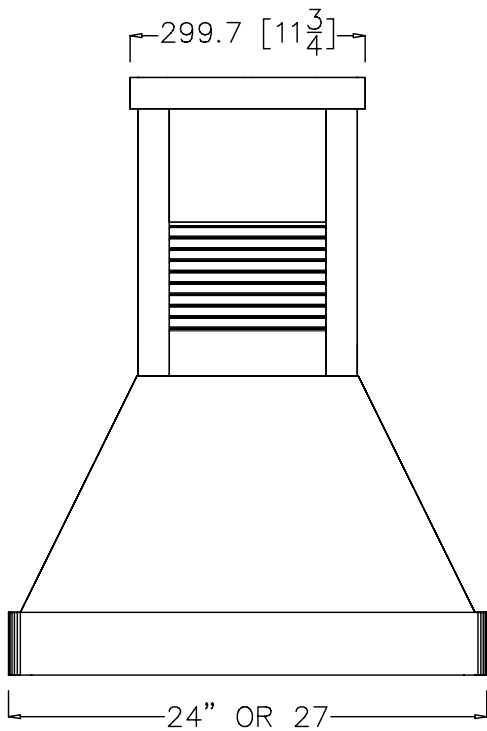

CM HI-RISER DUCT FREE

ISO VIEW

FRONT VIEW

SIDE VIEW

TOP VIEW