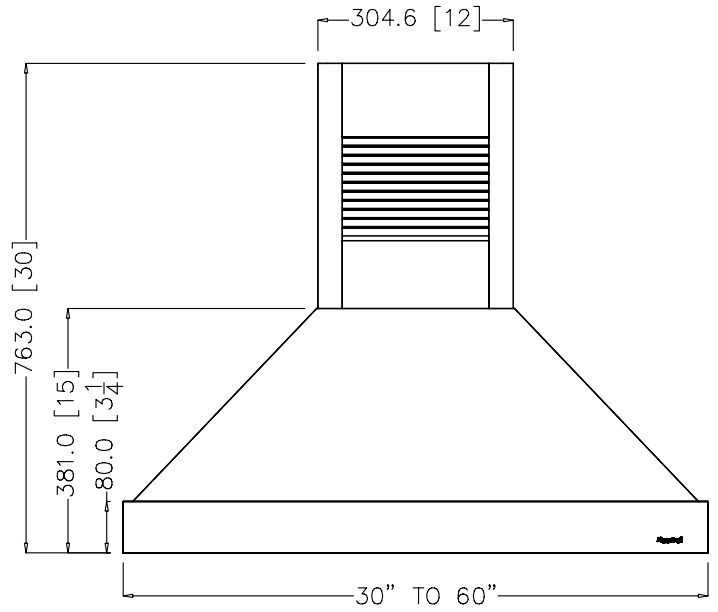

WM HI-RISER DUCT FREE

ISO VIEW

FRONT VIEW

SIDE VIEW

TOP VIEW