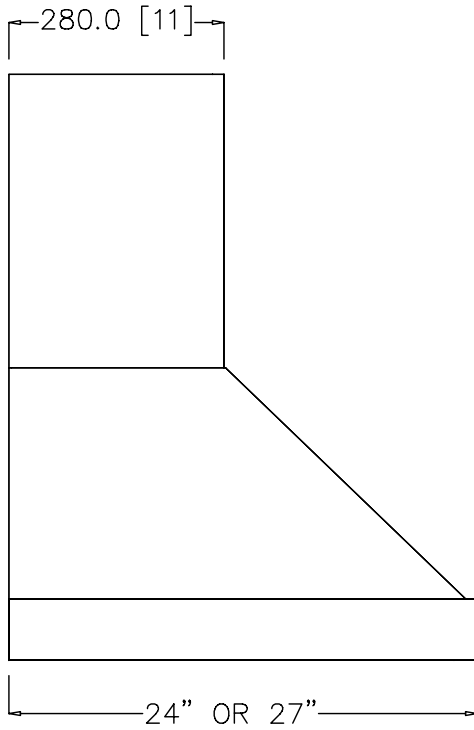

WM HI-RISER DUCT FREE

ISO VIEW

FRONT VIEW

SIDE VIEW

TOP VIEW