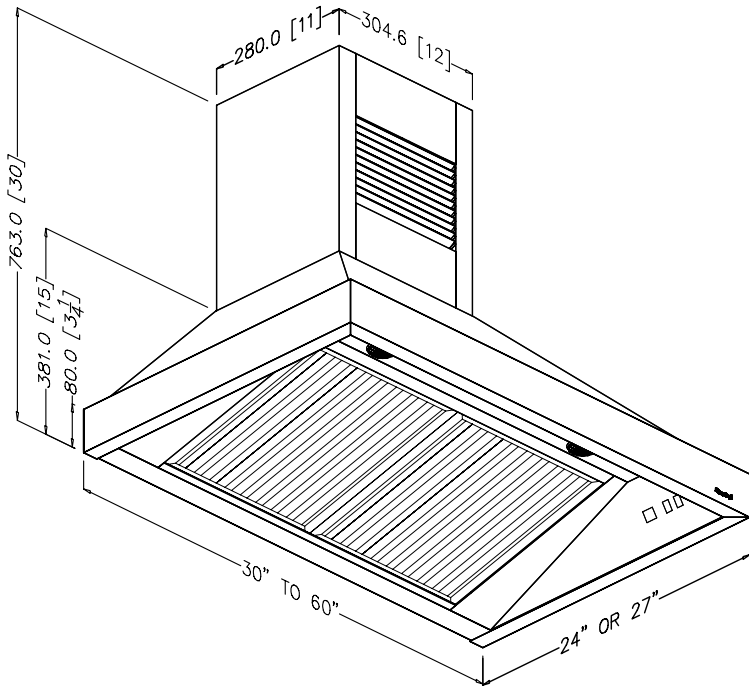

WM HI-RISER DUCT FREE

ISO VIEW

FRONT VIEW

SIDE VIEW

TOP VIEW