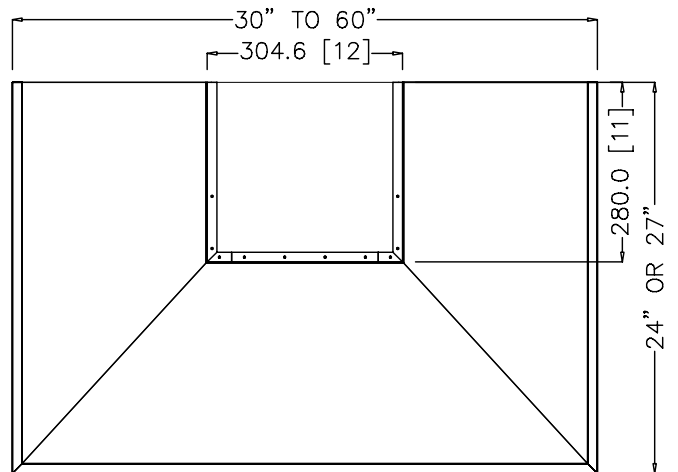

WM HI-RISER DUCT FREE

ISO VIEW

FRONT VIEW

SIDE VIEW

TOP VIEW