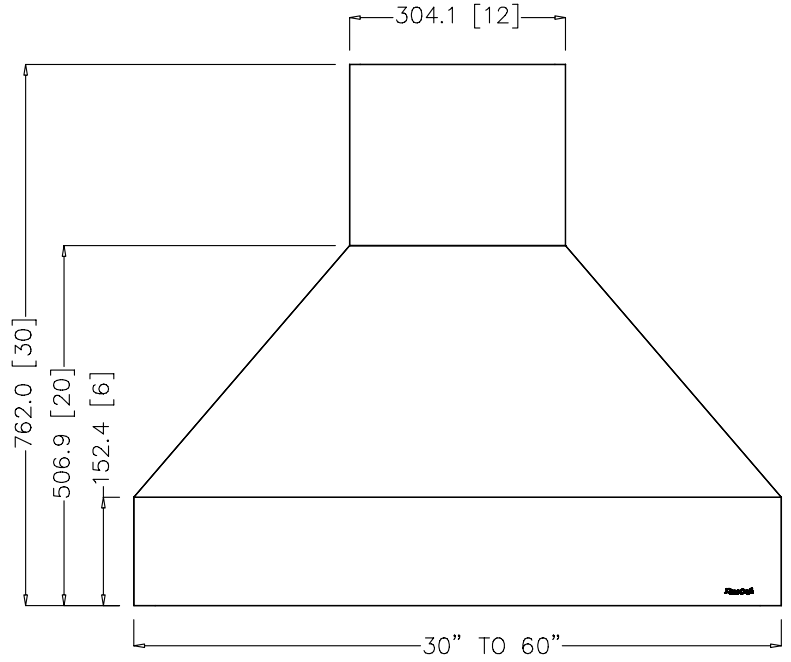

WM HOME-PROFI

ISO VIEW

FRONT VIEW

SIDE VIEW

TOP VIEW