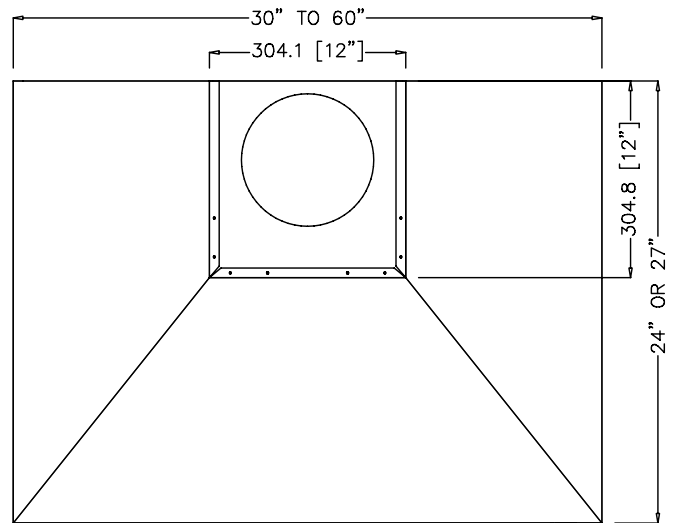

WM HOME-PROFI

ISO VIEW

FRONT VIEW

SIDE VIEW

TOP VIEW