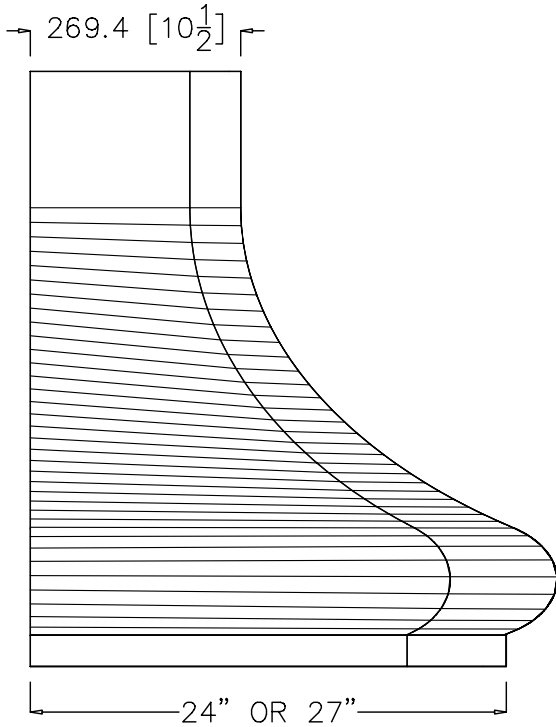

WM ROCOCO

ISO VIEW

FRONT VIEW

SIDE VIEW

TOP VIEW