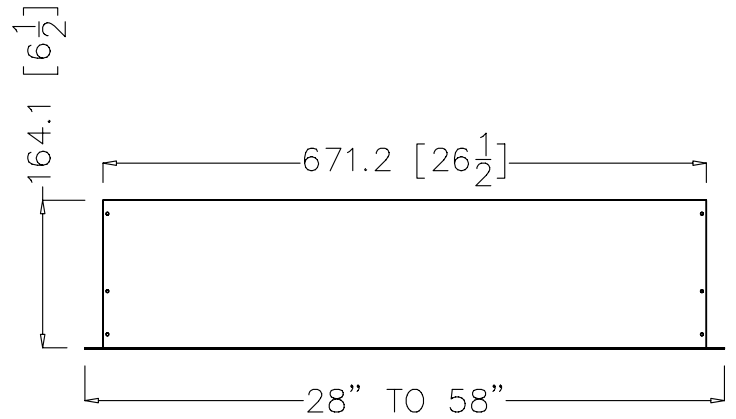

WM UNIVERSAL 6-1/2in HIGH

ISO VIEW

FRONT VIEW

SIDE VIEW

TOP VIEW