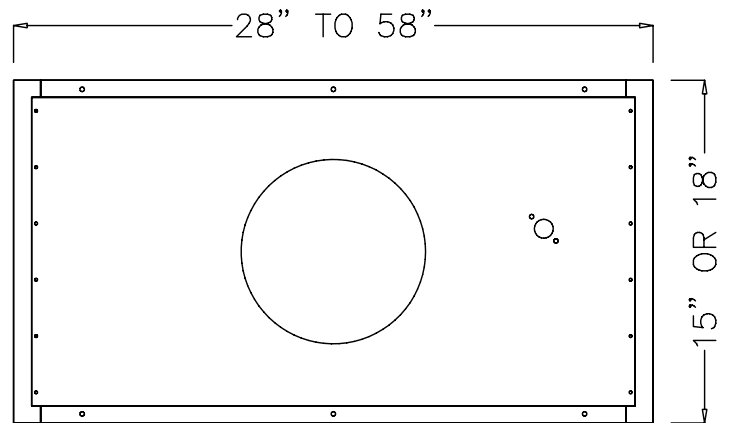

WM UNIVERSAL 6-1/2in HIGH

ISO VIEW

FRONT VIEW

SIDE VIEW

TOP VIEW