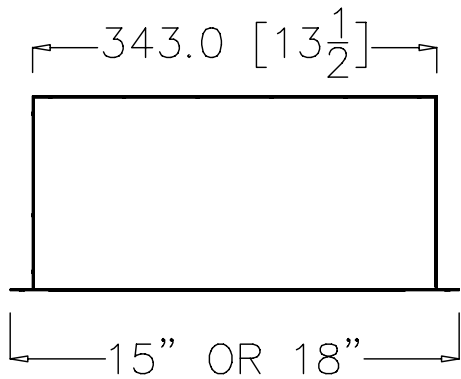

WM UNIVERSAL 6-1/2in HIGH

ISO VIEW

FRONT VIEW

SIDE VIEW

TOP VIEW