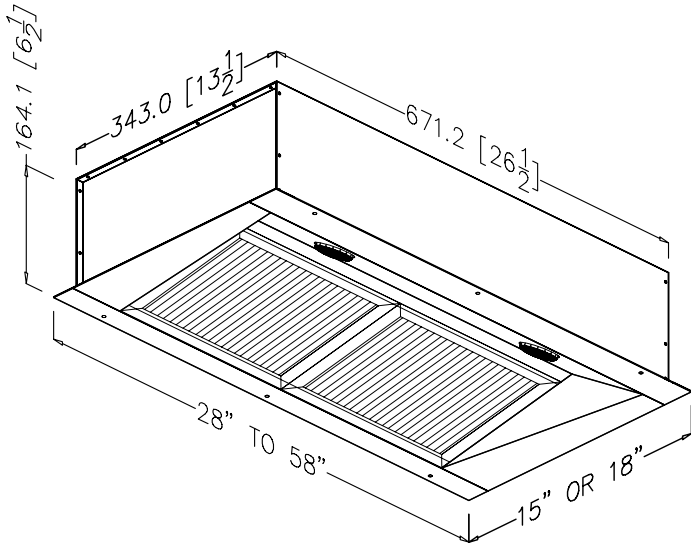

WM UNIVERSAL 6-1/2in HIGH

ISO VIEW

FRONT VIEW

SIDE VIEW

TOP VIEW