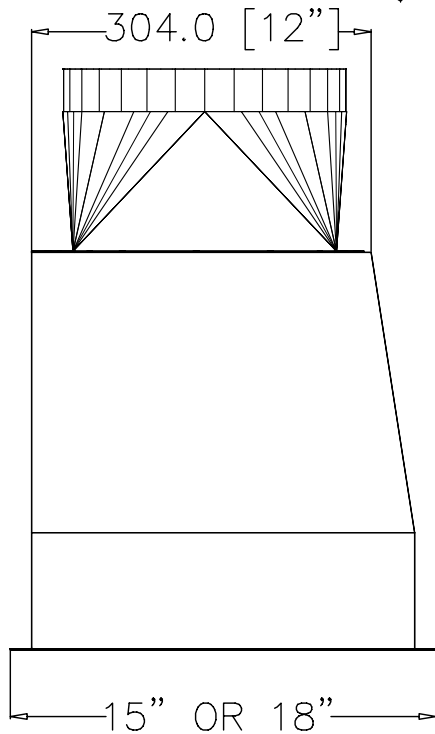

WM UNIVERSAL INSERTS

ISO VIEW

FRONT VIEW

SIDE VIEW

TOP VIEW