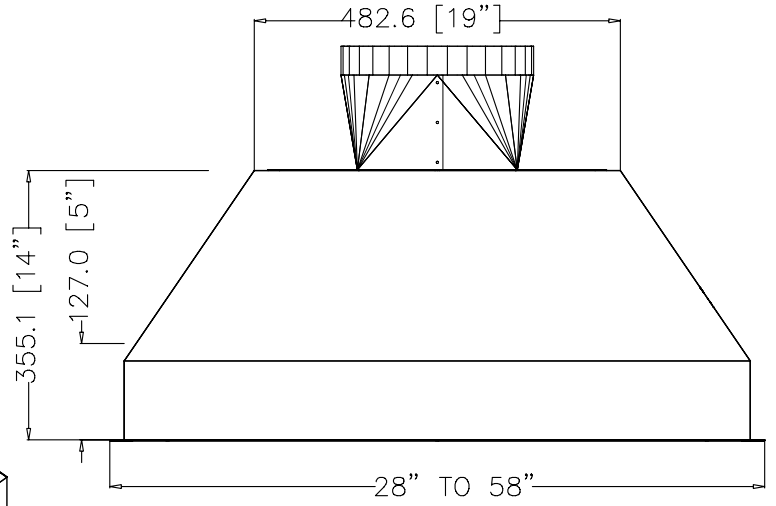

WM UNIVERSAL INSERTS

ISO VIEW

FRONT VIEW

SIDE VIEW

TOP VIEW