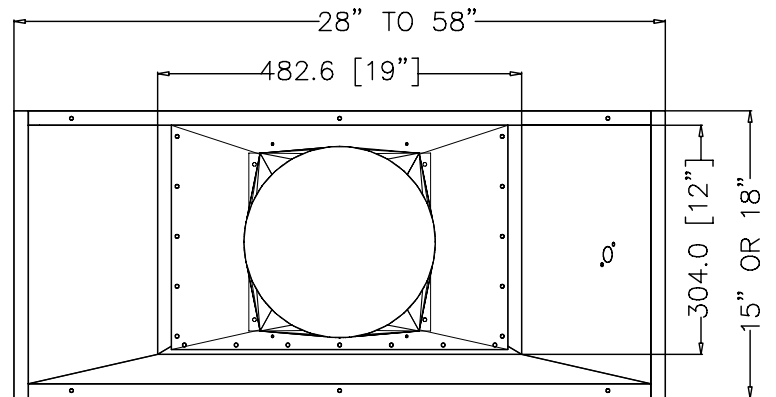

WM UNIVERSAL INSERTS

ISO VIEW

FRONT VIEW

SIDE VIEW

TOP VIEW