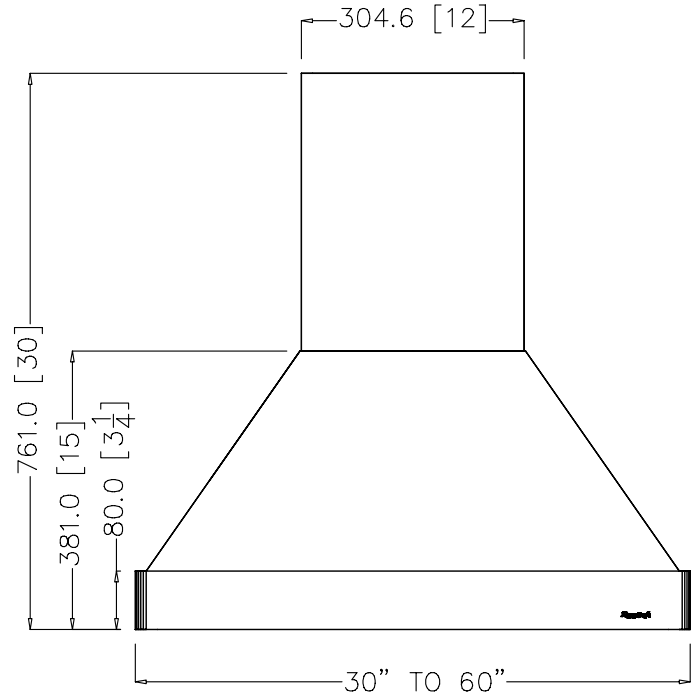

WM HI-RISER DELUXE

ISO VIEW

FRONT VIEW

SIDE VIEW

TOP VIEW