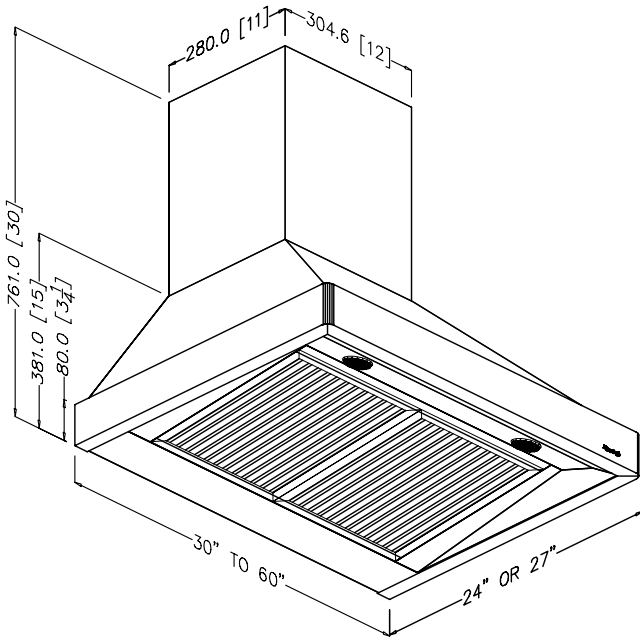

WM HI-RISER DELUXE

ISO VIEW

FRONT VIEW

SIDE VIEW

TOP VIEW