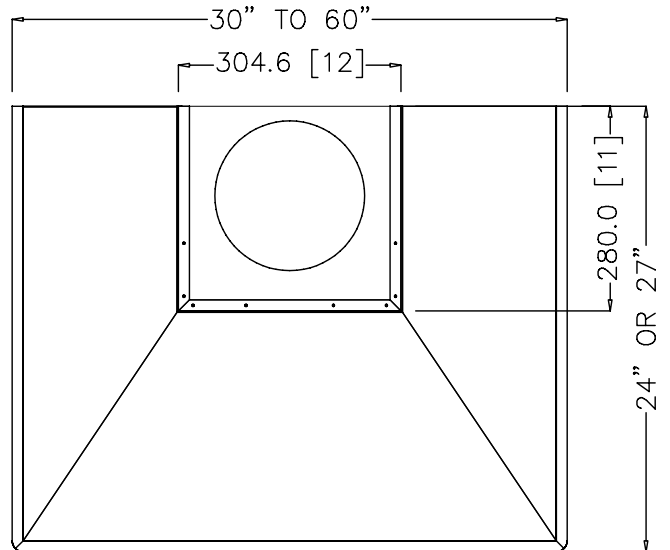

WM HI-RISER DELUXE

ISO VIEW

FRONT VIEW

SIDE VIEW

TOP VIEW