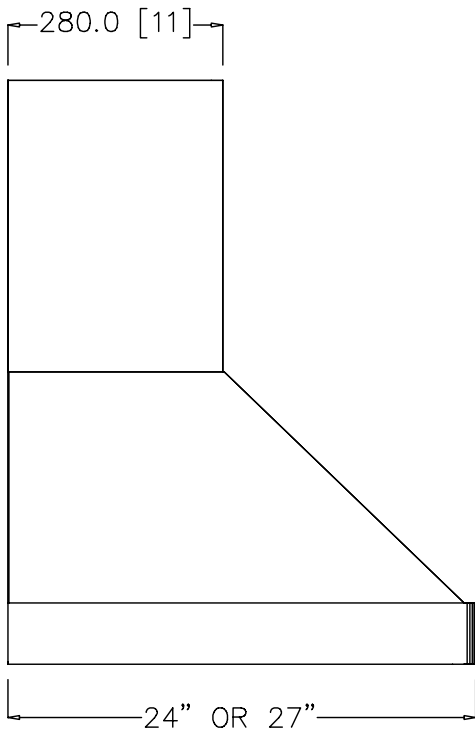

WM HI-RISER DELUXE

ISO VIEW

FRONT VIEW

SIDE VIEW

TOP VIEW